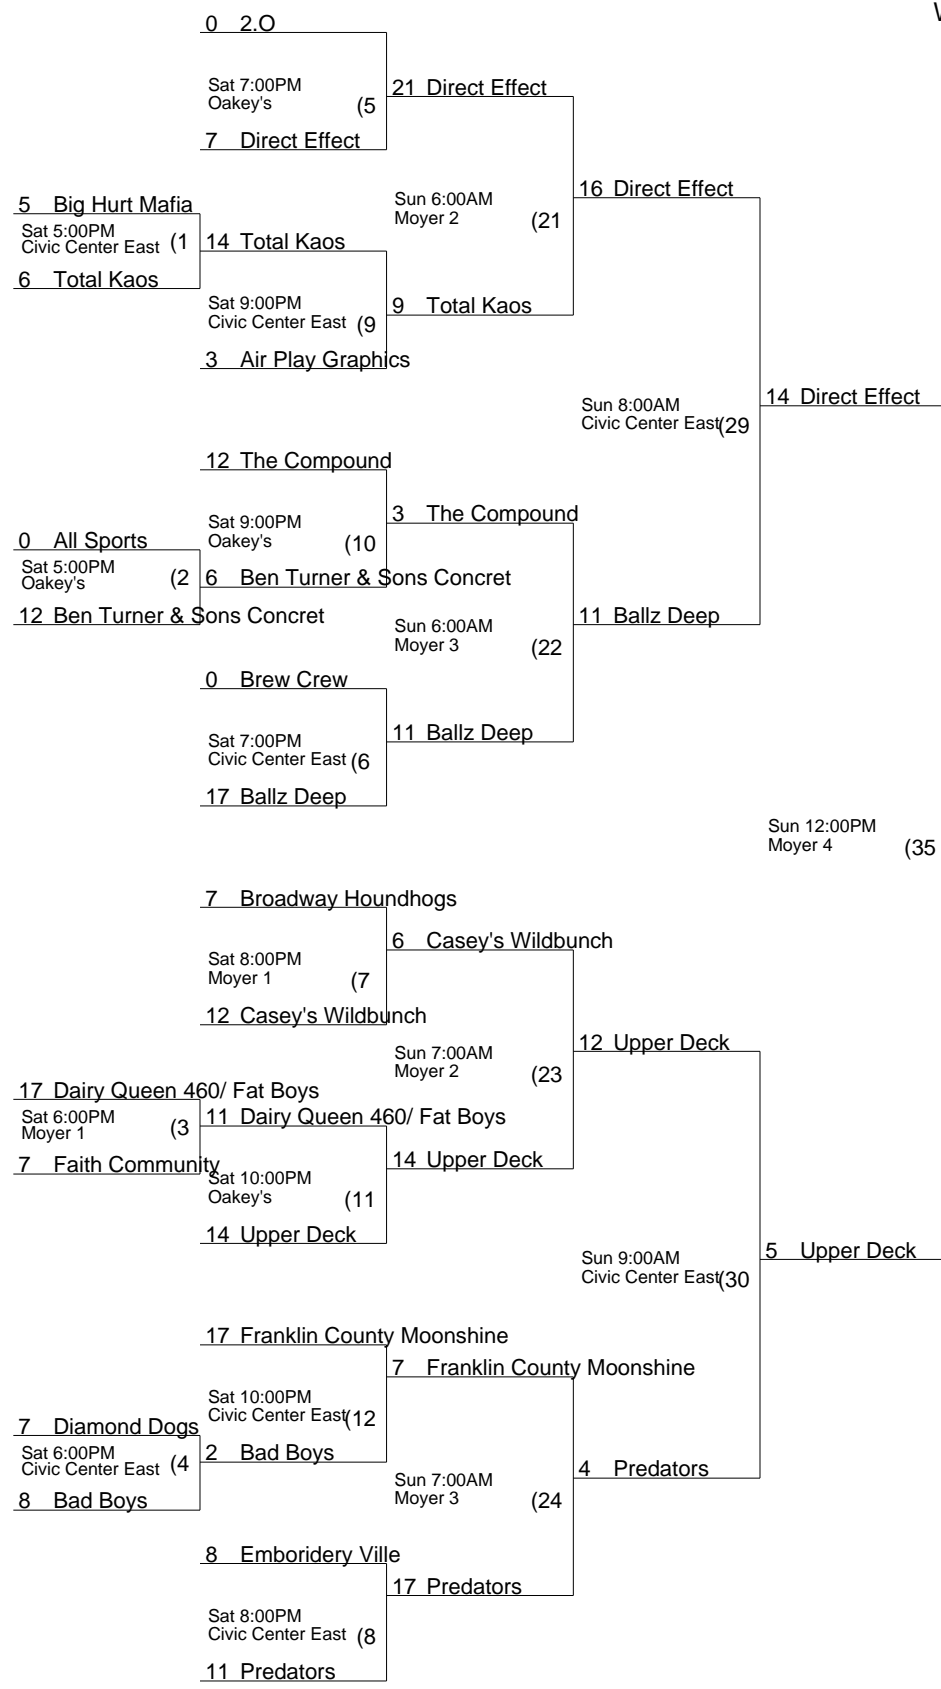

Winner of the Tournament is Direct Effect
 Chance Crawford
 Rec Division DE

Loser of 38 if 1st Loss