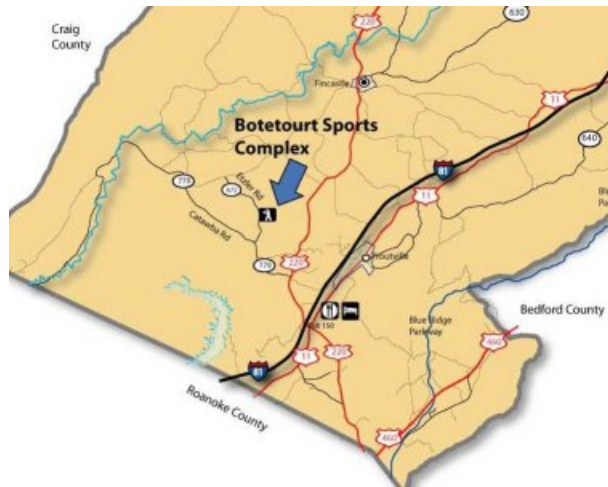

## Directions to the Botetourt Sports Complex

### FROM THE NORTH:

Traveling south on I-81, take Exit 150B (first 150 exit). Turn right onto U. S. Route 220 North. Travel approximately 2 miles and turn left at the light onto Catawba Road (Route 779). Continue for  $\frac{3}{4}$  of a mile and turn right onto Etzler Road (672). Proceed down Etzler Road for  $\frac{3}{4}$  of a mile until you see the sign for Recreation Park at Greenfield, turn right, Botetourt Sports Complex on right.

### FROM THE SOUTH:

Traveling north on I-81, take Exit 150B (second 150 exit), stay in the right hand lane on the exit ramp, go past the Travel Centers of America (truck stop) facility. At the stoplight, turn right onto U. S. Route 220 North. Travel approximately 2 miles and turn left at the light onto Catawba Road (Route 779). Continue for  $\frac{3}{4}$  of a mile and turn right onto Etzler Road (672). Proceed down Etzler Road for  $\frac{3}{4}$  of a mile until you see the sign for Recreation Park at Greenfield, turn right, Botetourt Sports Complex on right.

### FROM CLIFTON FORGE/COVINGTON:

Take U. S. Route 220 South through Iron Gate. Continue on toward Fincastle. After passing through the Town of Fincastle, go approximately 6.5 miles; turn right onto Catawba Road (Route 779). Continue for  $\frac{3}{4}$  of a mile and turn right onto Etzler Road (672). Proceed down Etzler Road for  $\frac{3}{4}$  of a mile until you see the sign for Recreation Park at Greenfield, turn right, Botetourt Sports Complex on right.