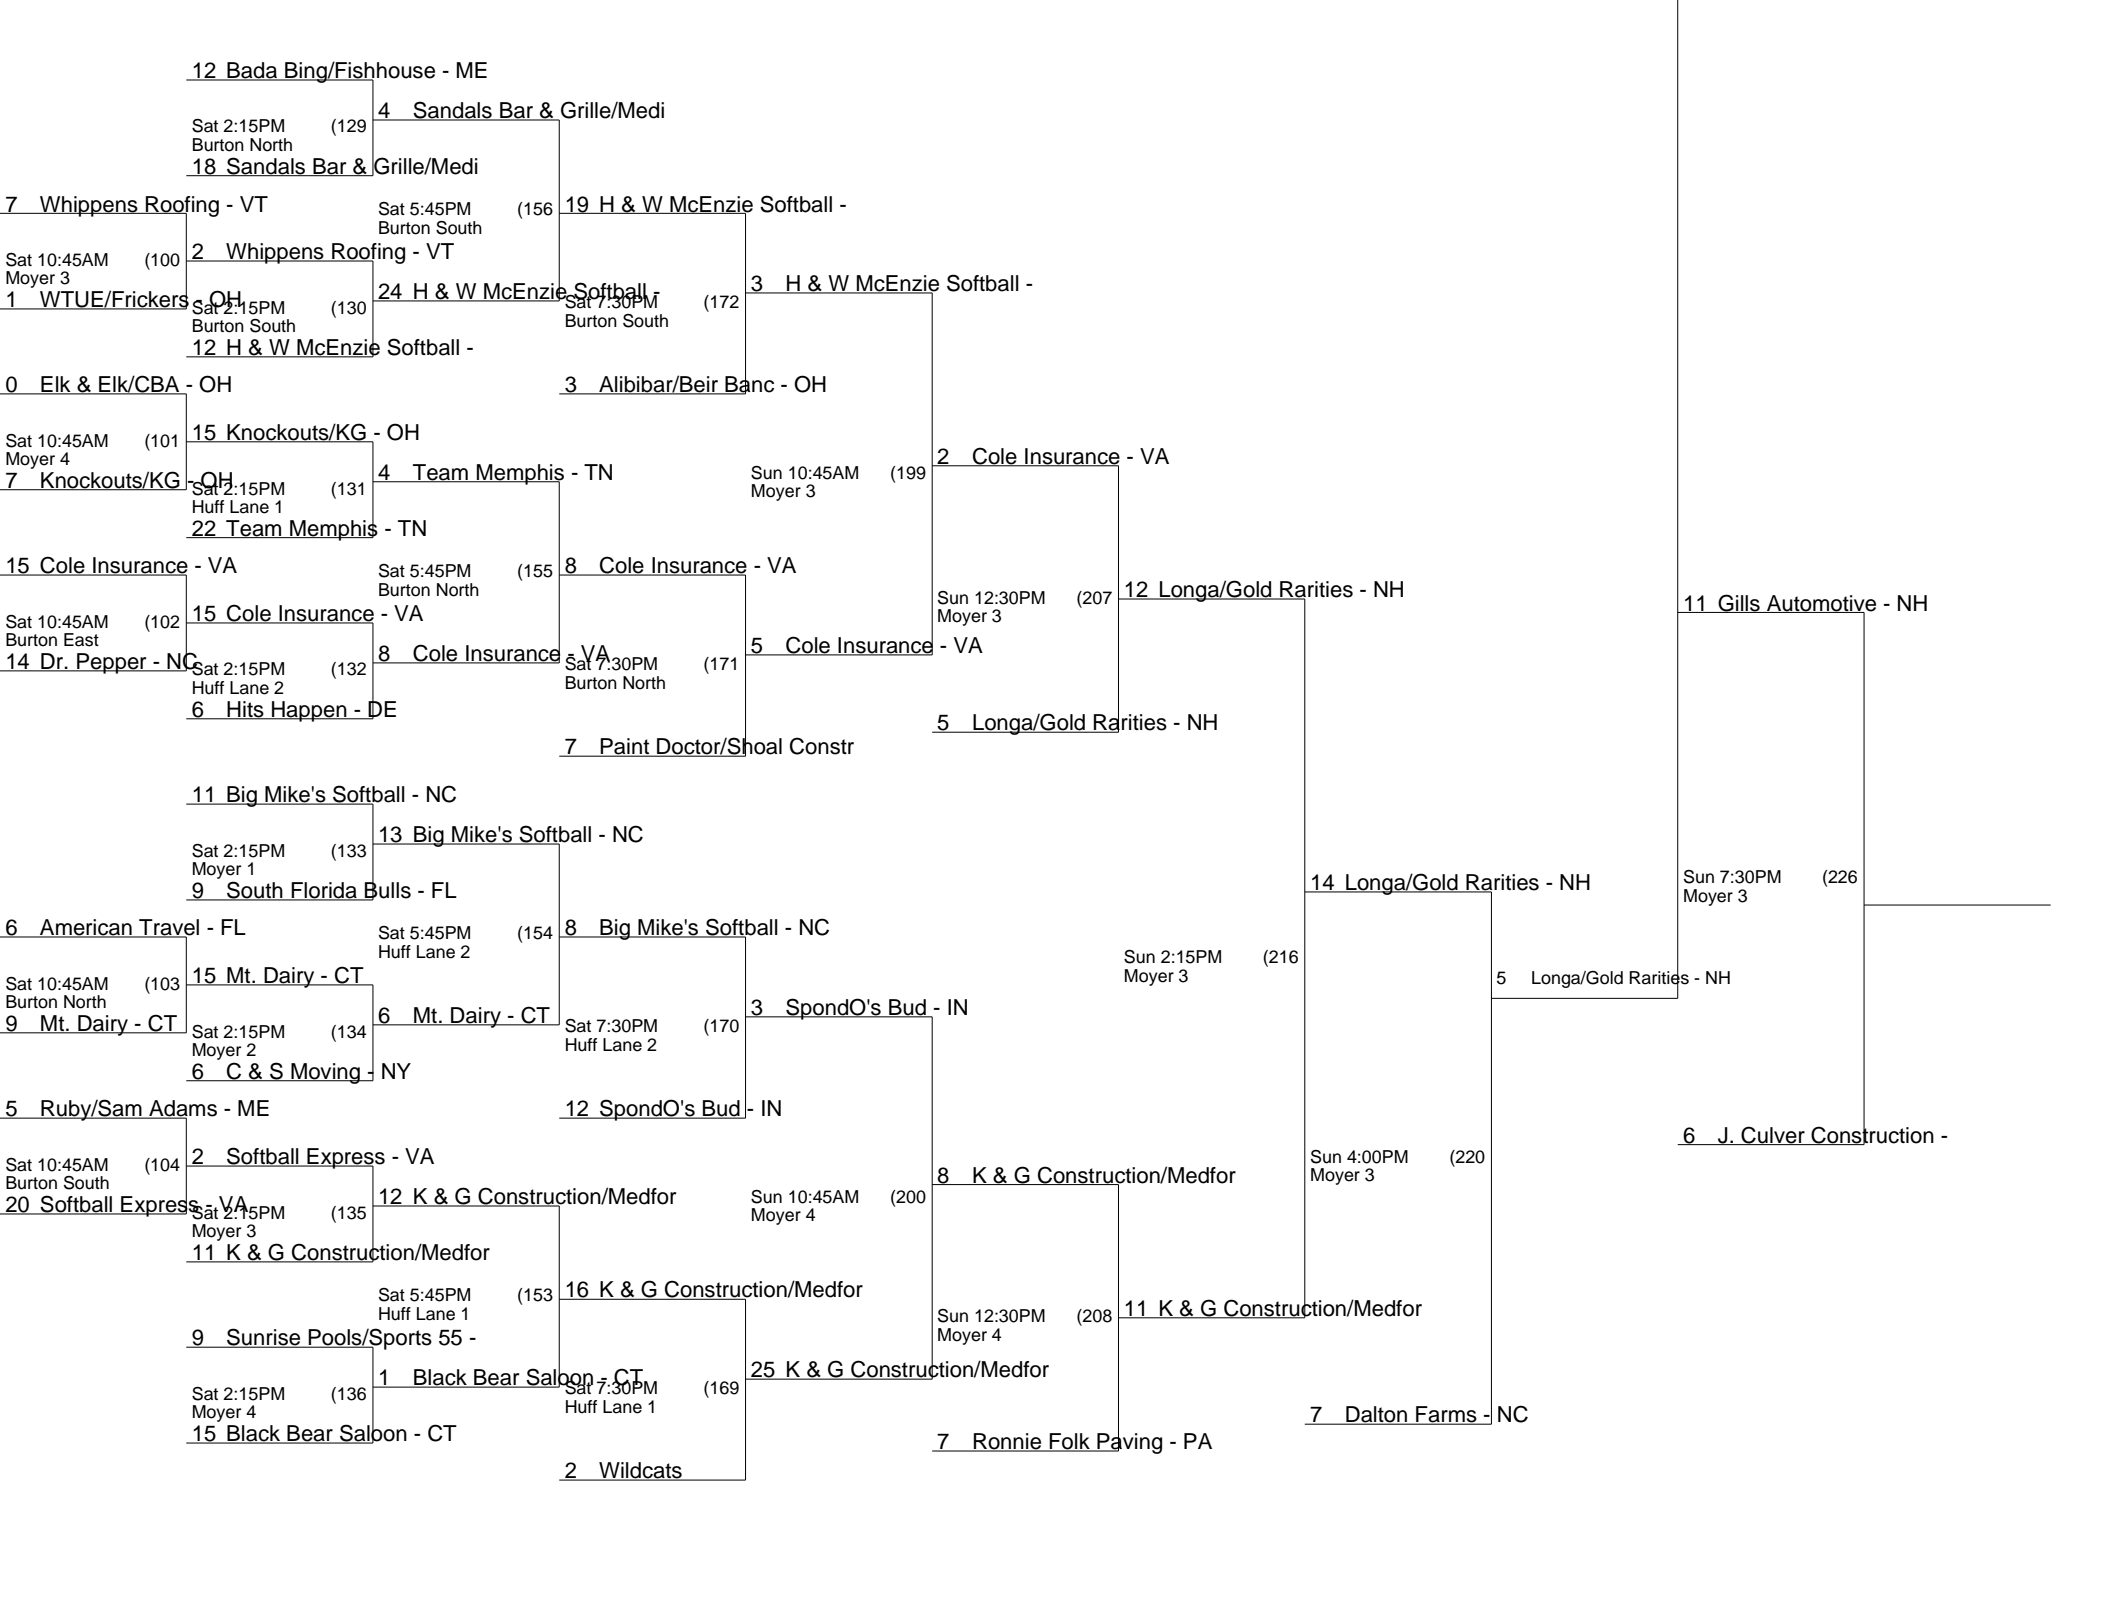

17 Alibibar/Beir Banc - OH

8 J & R Trucking - WV

14 Marty's Boys/Worth Softba

Mon 10:45AM (229)
Moyer 1

Mon 9:00AM (228)
Moyer 2

6 Marty's Boys/Worth Softba

13 Gills Automotive - NH