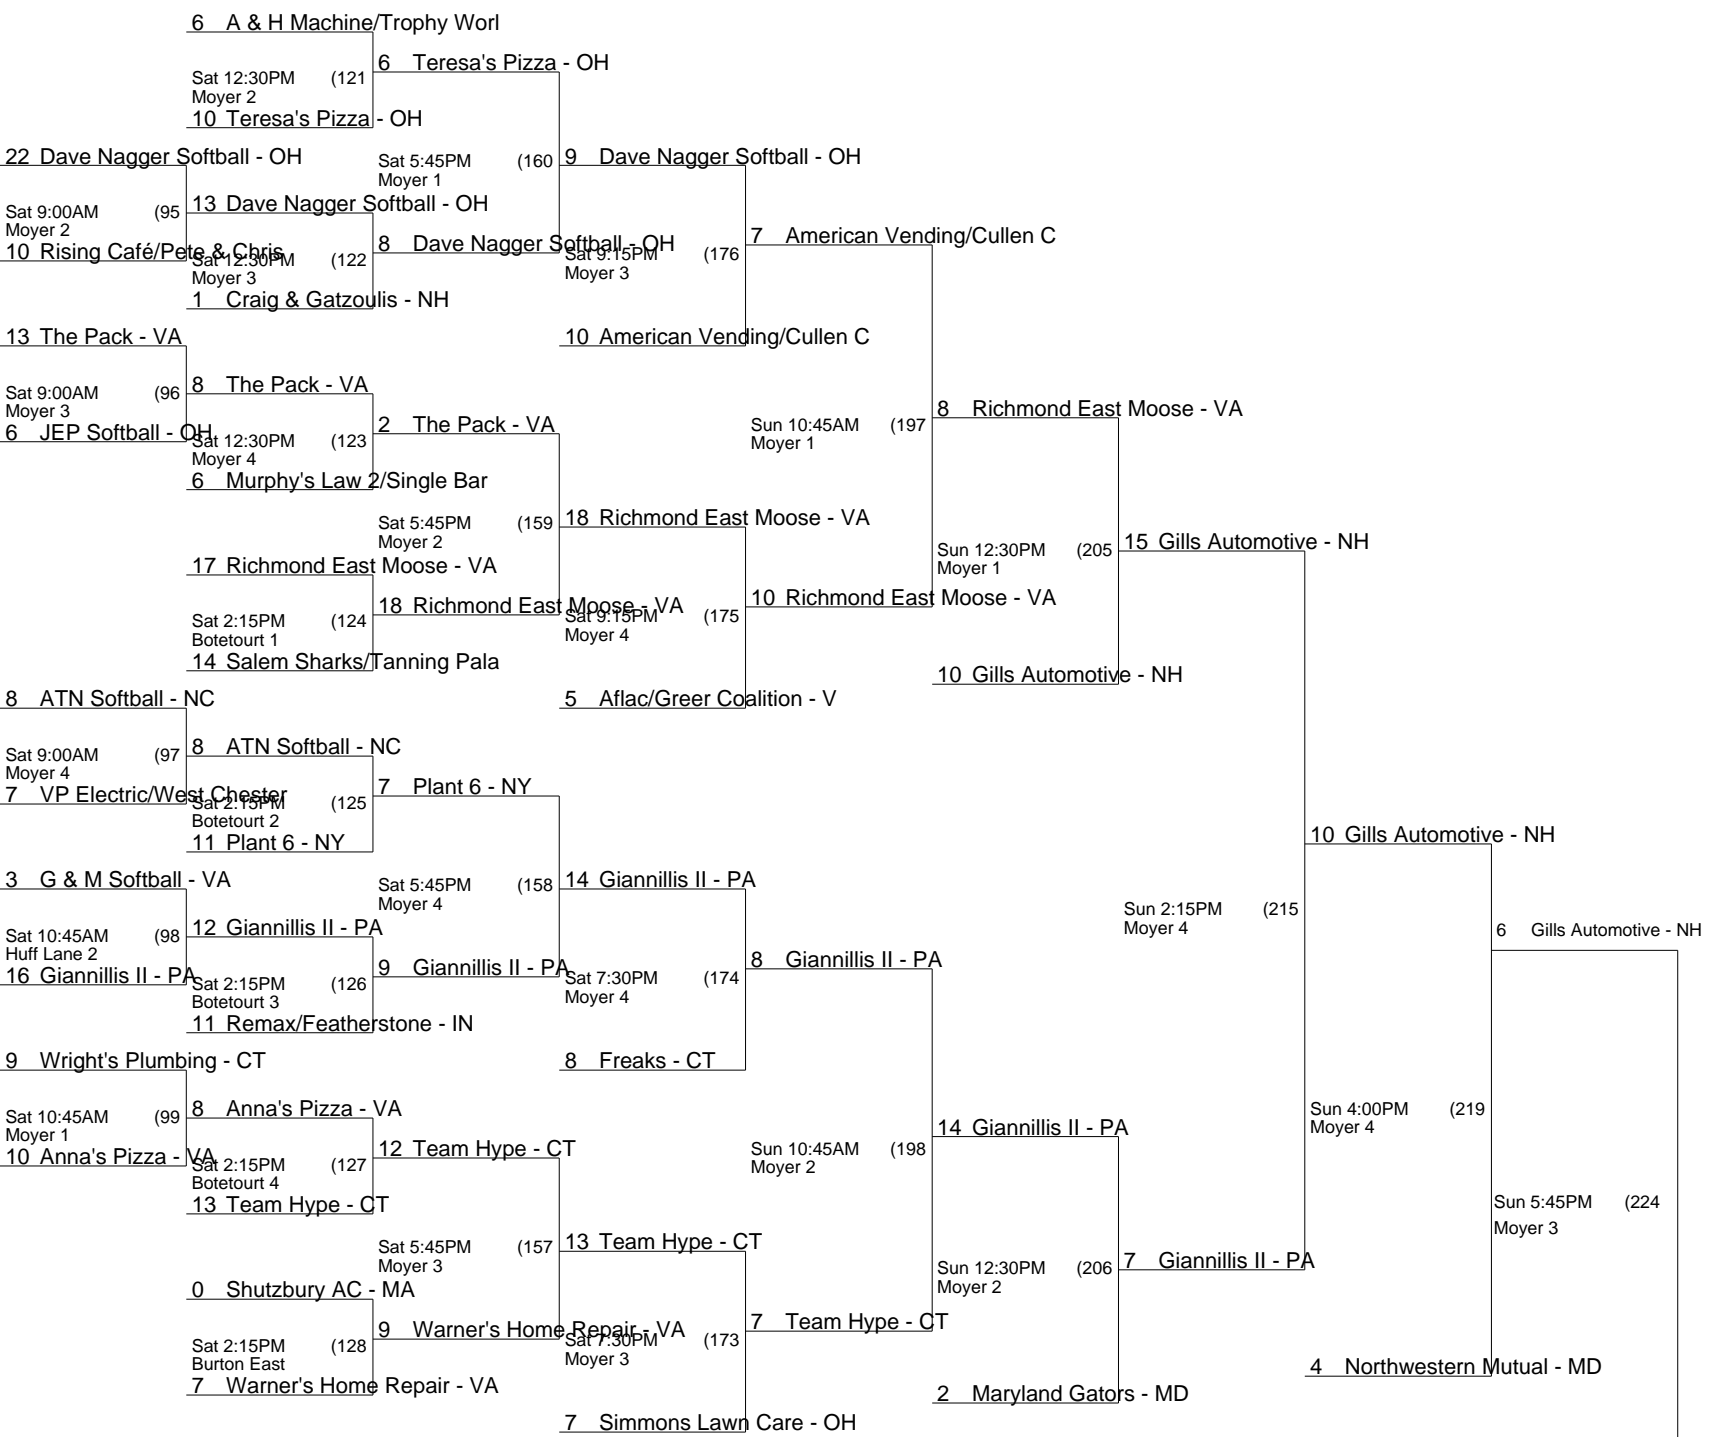

17 Alibibar/Beir Banc - OH

8 J & R Trucking - WV

14 Marty's Boys/Worth Softba

Mon 10:45AM (229)
Moyer 1

Mon 9:00AM (228)
Moyer 2

6 Marty's Boys/Worth Softba

13 Gills Automotive - NH